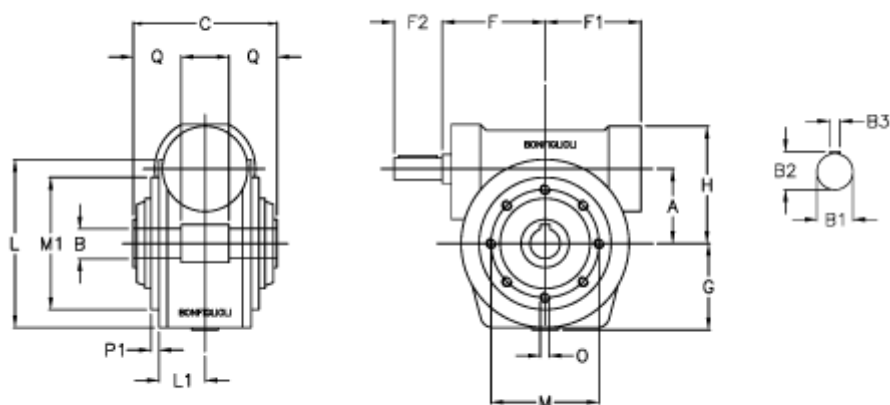

Article number: 3901049070700

Description: Worm gear with solid input shaft
VF 49P-70-HS

Measures

a	= 49.5	F1 = 63	O = M6x8
B	= 25	F2 = 40	P1 = 2.5
B1	= 16	g = 56	Q = 22.5
B2	= 18.0	H = 80	
B3	= 5	L = 107.5	
C	= 82	L1 = 36.8	
Description = VF 49P-xx-HS		m = 94	
F	= 65.0	M1 = 68	